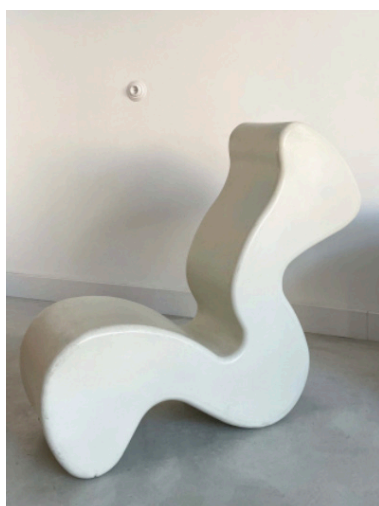

Verner Panton Phantom / white
150e / day