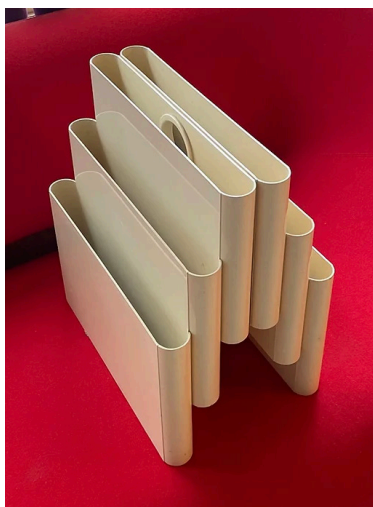

Books and Art

sorted by color.

Kartell magazine rack cream
50e / day

Kartell magazine rack brown
50e / day

Kartell magazine rack red
50e / day

Other

sorted by color.

Coat rack brown
50e / day

Kartell magazine rack cream
50e / day

Kartell magazine rack brown
50e / day

Aarke kettle chrome
50e / day

HAY kettle cream
25e / day

Vinyl record player
75e / day

Aarke Carbonator blue
50e / day

Aarke Carbonator chrome
50e / day