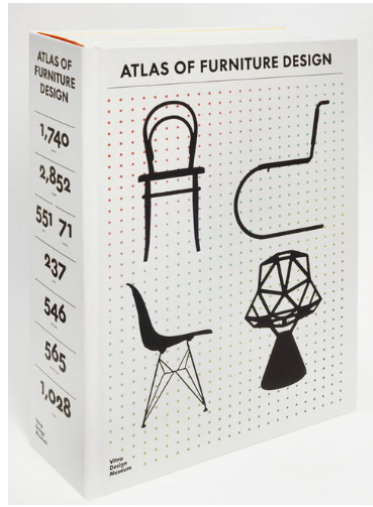

Kartell magazine rack cream
50e / day

Kartell magazine rack brown
50e / day

Aarke kettle chrome
50e / day

HAY kettle cream
25e / day

Vinyl record player
75e / day

Aarke Carbonator blue
50e / day

Aarke Carbonator chrome
50e / day

**Tina Bobbe Pipe Frame + profitec
Pro 300 espresso machine**
300e / day

Books and Art
sorted by color.

The New Stijl
25e / day

Atlas of Furniture Design
25e / day

Yayoi Kusama
25e / day

Verner Panton
25e / day