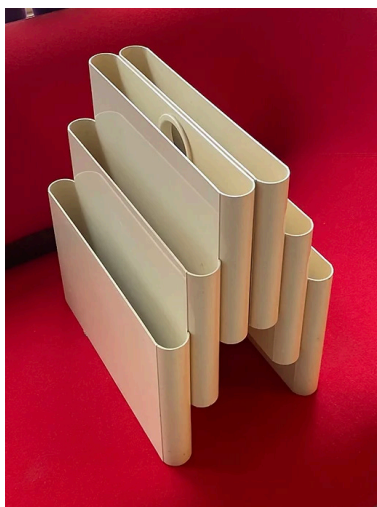

Books and Art

sorted by color.

Kartell magazine rack cream
50e / day