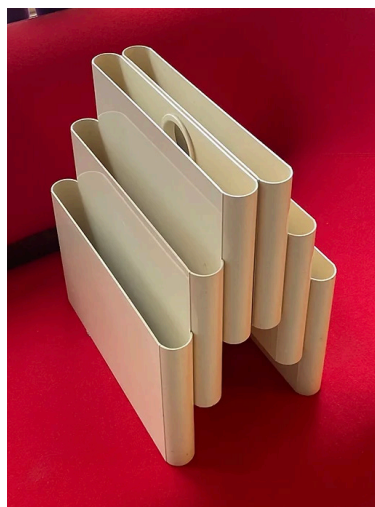

Mae Engelgeer vase / blue
50e / day

Books and Art

sorted by color.

The New Stijl
25e / day

Atlas of Furniture Design
25e / day

Yayoi Kusama
25e / day

Verner Panton
25e / day

Arno Hoogland artwork
100e / day

Piers Henry artwork 50cm x 50cm
50e / day

Muller van Severen artwork
50e / day

Piers Henry artwork 1m x 1m
100e / day

Other

sorted by color.

Coat rack brown
50e / day

Kartell magazine rack cream
50e / day

Kartell magazine rack brown
50e / day