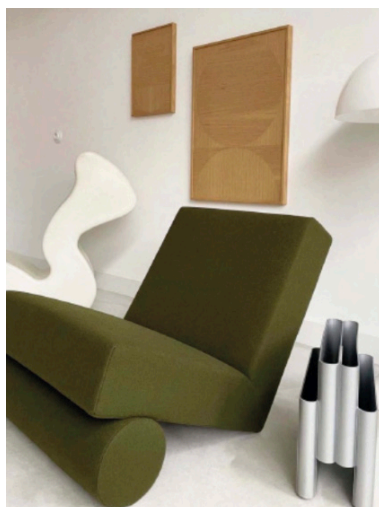

Sabine Marcelis Boa Pouf / cream
225e / day

Bertoia Knoll diamond chair
100e / day

KASSL editions / green
250e / day

Nils Nystrom / turquoise
275e / day

Armchairs

sorted by color.

Studio HENK / green
250e / day