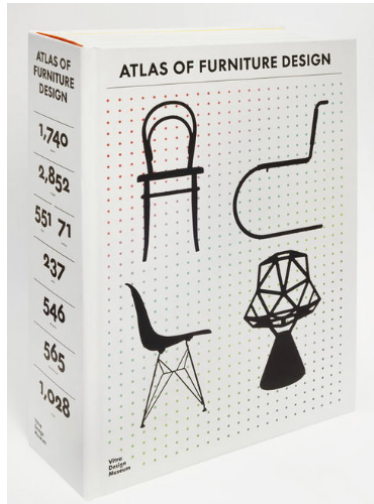

Bowls and Vases

sorted by color.

Ursula Futura bowl / orange
50e / day

Ursula Futura / pink
50e / day

Ursula Futura / blue
50e / day

Ursula Futura bowl / blue
50e / day

Ursula Futura bowl / grey
50e / day

Rira Objects bowl / blue
50e / day

Mae Engelgeer vase / blue
50e / day

Books and Art

sorted by color.

The New Stijl
25e / day

Atlas of Furniture Design
25e / day

Yayoi Kusama
25e / day

Verner Panton
25e / day

Arno Hoogland artwork
100e / day

Piers Henry artwork 50cm x 50cm
50e / day

Muller van Severen artwork
50e / day

Piers Henry artwork 1m x 1m
100e / day

Other

sorted by color.

Coat rack brown
50e / day

Kartell magazine rack cream
50e / day

Kartell magazine rack brown
50e / day