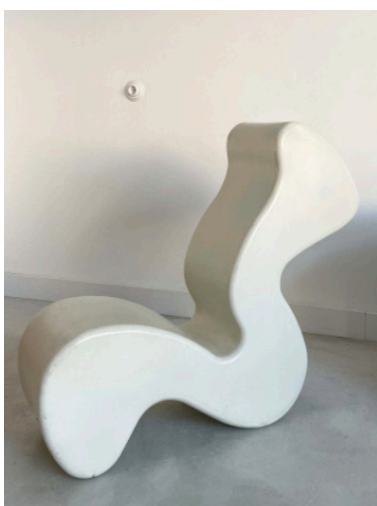

Verner Panton Phantom / white
150e / day