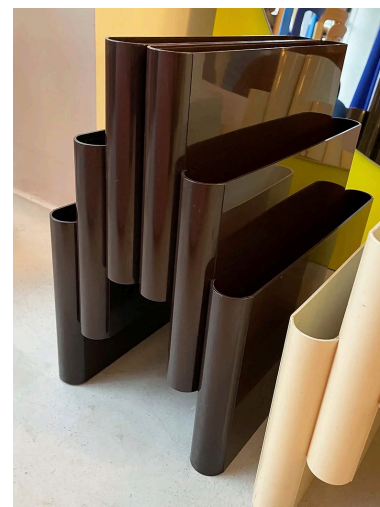

Piers Henry artwork 50cm x 50cm
50e / day

Muller van Severen artwork
50e / day

Piers Henry artwork 1m x 1m
100e / day

Other

sorted by color.

Coat rack brown
50e / day

Kartell magazine rack cream
50e / day

Kartell magazine rack brown
50e / day