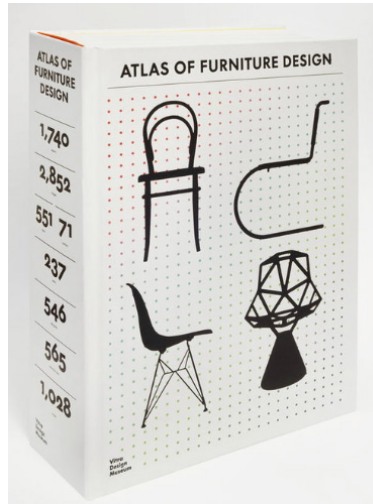

Ursula Futura bowl / blue
50e / day

Ursula Futura bowl / grey
50e / day

Rira Objects bowl / blue
50e / day

Mae Engelgeer vase / blue
50e / day

Books and Art

sorted by color.

The New Stijl
25e / day

Atlas of Furniture Design
25e / day