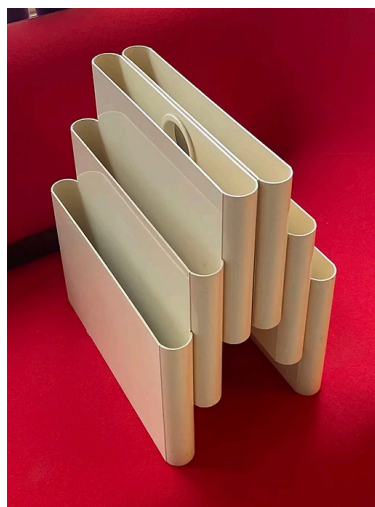

Coat rack brown
50e / day

Kartell magazine rack cream
50e / day

Kartell magazine rack brown
50e / day

Kartell magazine rack red
50e / day